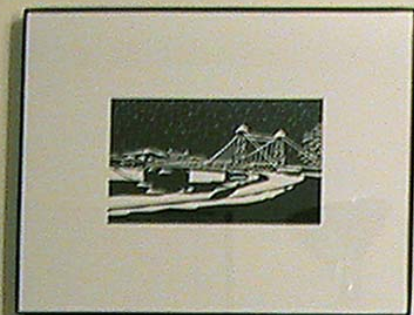

# BRIDGES OF THE DELAWARE NOTE CARDS

*Note cards feature a black and white illustration on front, bridge history and facts on back, and a blank inside. Printed on archival quality, heavy weight cover stock, the cards are packaged with matching envelopes in resealable cellophane.*

# BRIDGES OF THE DELAWARE PRINTS

*Printed on archival quality paper and  
archivaly mounted behind glass,  
black and white prints may be displayed  
singly or in groups. The minimal  
matte black plastic frames may be  
wall hung or displayed on a desktop  
using the detachable easel back.*